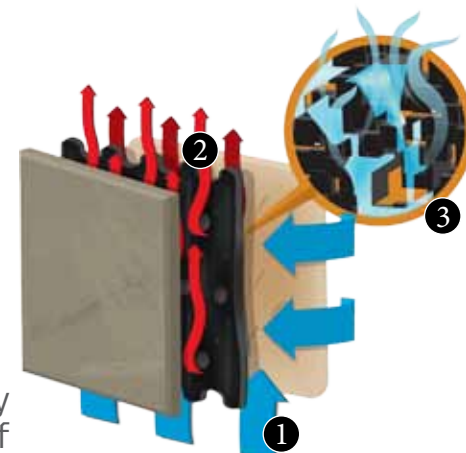

CTAV Shirt Carrier System (SCS)TM

Body Armor Base Layer

Includes front and back CTAV panels and one (1) shirt carrier

SCSTM

A moisture-wicking, breathable base layer combined with the CTAV to deliver passive microclimate cooling to military, law enforcement and corrections personnel. The SCSTM keeps you cooler, drier and more comfortable in your concealable and tactical armor.

How It Works

- 1 Outside air flows between armor and torso
- 2 Body heat naturally vents from behind armor and is no longer trapped
- 3 Nanocrystal surface technology accelerates the evaporation of sweat

Colors: Black, White,
*Border Patrol Green
Sizes: S - XXL
100% Polyester

**CTAV is on the U.S. CBP Authorized Equipment List*

Equipped with

Made in the USA

CORTAC.COM