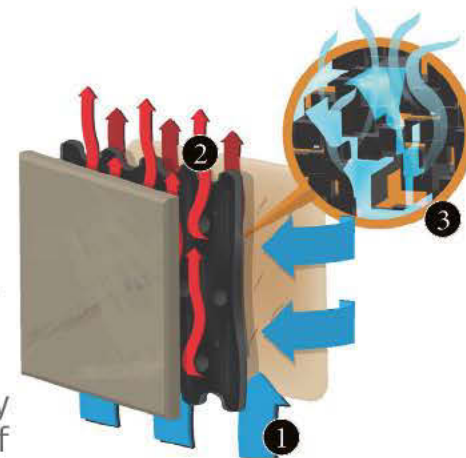

CTAV Shirt Carrier System (SCS)TM

Body Armor Base Layer

Includes front and back CTAV panels and one (1) shirt carrier

SCSTM

A performance base layer, combined with the CTAV, that moves moisture away from your skin, accelerates evaporation, allows for body heat to naturally vent from behind the armor and reduces skin irritations caused by wearing concealable and tactical armor.

How It Works

- 1 Outside air flows between armor and torso
- 2 Body heat naturally vents from behind armor and is no longer trapped
- 3 Nanocrystal surface technology accelerates the evaporation of sweat

Colors: Black, White,
*Border Patrol Green
Sizes: S - XXL
100% Polyester

**CTAV is on the U.S. CBP Authorized Equipment List*

Equipped with

Made in the USA

CORTAC.COM